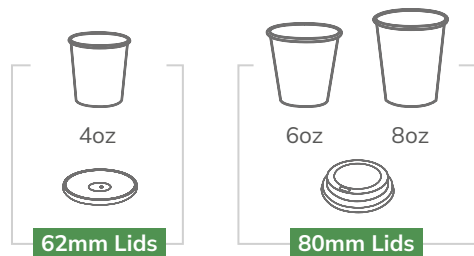

Find your matching lid