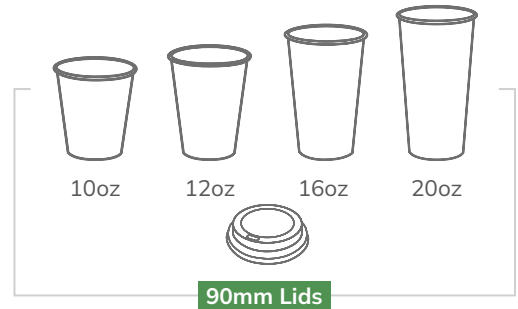

Find your matching lid