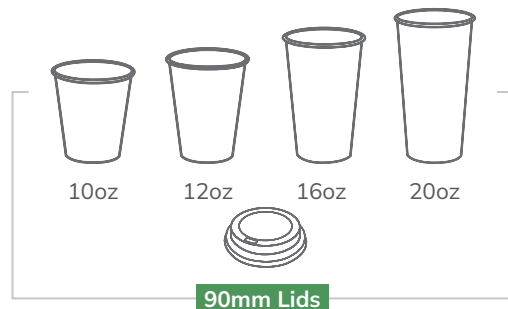

Find your matching lid