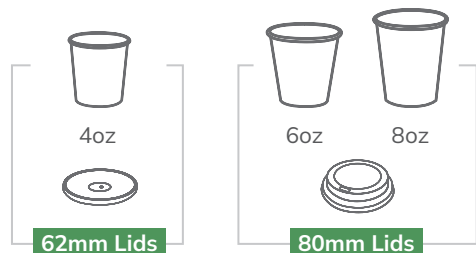

Find your matching lid